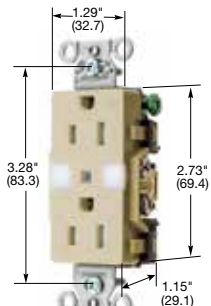

DR15NLIV

Dimensions in Inches (mm)

Commercial Specification Grade Receptacles

Style Line® Decorator

15A 125V
NEMA 5-15R
UL CSA
0.5 HP

20A 125V
NEMA 5-20R
UL CSA
1 HP

Description	Color	Catalog Number	Catalog Number	
Smooth nylon face, Style Line® decorator duplex, back and side wired.	Almond	DR15AL	DR20AL	
	Black	DR15BLK	DR20BLK	
	Brown	DR15	DR20	
	Gray	DR15GRY	DR20GRY	
	Ivory	DR15I	DR20I	
	Light Almond	DR15LA	DR20LA	
	Red	DR15R	DR20R	
	White	DR15WHI	DR20WHI	
	Tamper-Resistant*, Style Line® decorator duplex, smooth nylon face, back and side wired.	Almond	DR15ALTR	DR20ALTR
		Black	DR15BLKTR	DR20BLKTR
Brown		DR15TR	DR20TR	
Gray		DR15GRYTR	DR20GRYTR	
Ivory		DR15ITR	DR20ITR	
Light Almond		DR15LATR	DR20LATR	
White		DR15WHITR	DR20WHITR	
Weather and Tamper-Resistant*, Style Line® decorator duplex, smooth nylon face, back and side wired.		Black	DR15BLKWRTR	DR20BLKWRTR
		Brown	DR15WRTR	DR20WRTR
		Gray	DR15GRYWRTR	DR20GRYWRTR
	Ivory	DR15IWRTR	DR20IWRTR	
	Light Almond	DR15LAWRTR	DR20LAWRTR	
	White	DR15WHIWRTR	DR20WHIWRTR	
	Pre-wired receptacles, Style Line® decorator duplex, smooth nylon face, back and side wired, self-grounding, 8" solid wire leads.	Black	DR15BLKP1	DR20BLKP1
		Brown	DR15P1	DR20P1
Gray		DR15GRYP1	DR20GRYP1	
Ivory		DR15IP1	DR20IP1	
Light Almond		DR15LAP1	DR20LAP1	
Pre-wired receptacles, Style Line® decorator duplex, smooth nylon face, back and side wired, self-grounding, 8" stranded wire leads.	White	DR15WHIP1	DR20WHIP1	
	Black	DR15BLKP2	DR20BLKP2	
	Brown	DR15P2	DR20P2	
	Gray	DR15GRYP2	DR20GRYP2	
	Ivory	DR15IP2	DR20IP2	
Pre-wired receptacles, Tamper-Resistant*, Style Line® decorator duplex, smooth nylon face, back and side wired, self-grounding, 8" solid wire leads.	Light Almond	DR15LAP2	DR20LAP2	
	White	DR15WHIP2	DR20WHIP2	
	Black	DR15BLKTRP1	DR20BLKTRP1	
	Brown	DR15TRP1	DR20TRP1	
	Gray	DR15GRYTRP1	DR20GRYTRP1	
Pre-wired receptacles, Tamper-Resistant*, Style Line® decorator duplex, smooth nylon face, back and side wired, self-grounding, 8" stranded wire leads.	Ivory	DR15ITRP1	DR20ITRP1	
	Light Almond	DR15LATRP1	DR20LATRP1	
	White	DR15WHITRP1	DR20WHITRP1	
	Black	DR15BLKTRP2	DR20BLKTRP2	
	Brown	DR15TRP2	DR20TRP2	
Nightlight receptacle, two nightlight sources for a total of 0.5 Lumens, Tamper-Resistant* shutters complies with NEC article 406.12, back and side wired	Gray	DR15GRYTRP2	DR20GRYTRP2	
	Ivory	DR15ITRP2	DR20ITRP2	
	Light Almond	DR15LATRP2	DR20LATRP2	
	White	DR15WHITRP2	DR20WHITRP2	
	Ivory	DR15NLIV	-	
Light Almond	DR15NLLA	-		
White	DR15NLWH	-		

Note: *Tamper-resistant devices are not Fed. Spec. Listed.
See page A-47 for accessories.
See page Tech-10 for Tamper and Weather Resistant descriptions.
See section N for wallplates.