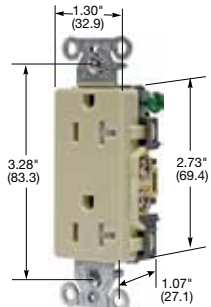

15 and 20 Ampere, 125 Volts

DR20ITR

Dimensions in Inches (mm)

Commercial Specification Grade Receptacles

Style Line® Decorator

15A 125V
NEMA 5-15R
UL CSA
0.5 HP

20A 125V
NEMA 5-20R
UL CSA
1 HP