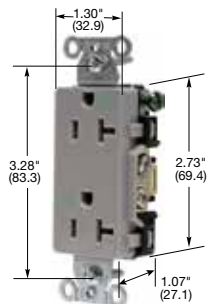

DR20GRYWRTR